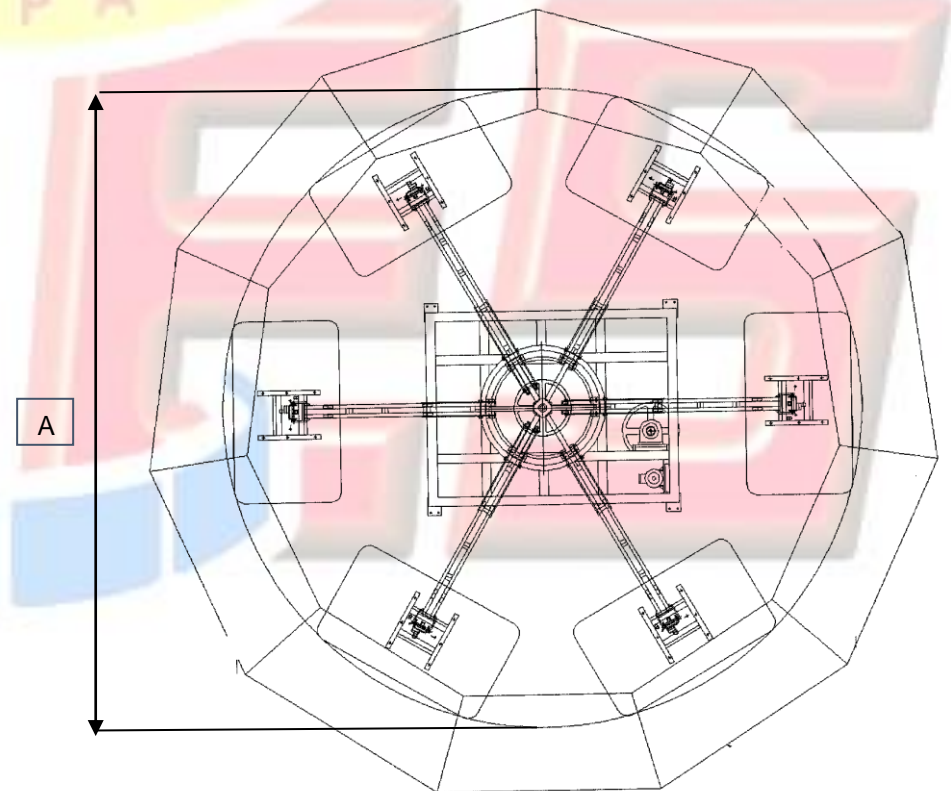

| | 4 Arms | 4 Arms Big Version | 5 Arms | 6 Arms | 6 Arms Big Version | 8 Arms |
|--------------------|-----------|-----------------------|-----------|-----------|-----------------------|-----------|
| (A) Length (mm) | 4500-4700 | 5100-5300 | 5300-5500 | 5300-5500 | 5900-6100 | 6000-6200 |
| Weight (Kg) | 1000-1200 | 1300-1500 | 1300-1500 | 1450-1650 | 1750-1950 | 2100-2300 |
| Max Seats | 16 | 16 | 20 | 24 | 24 | 32 |

* The following indications are intended as general and not valid for each model,
for more information please contact us via our contacts

*The measurements doesn't include the sizes' footboard

MINIJET