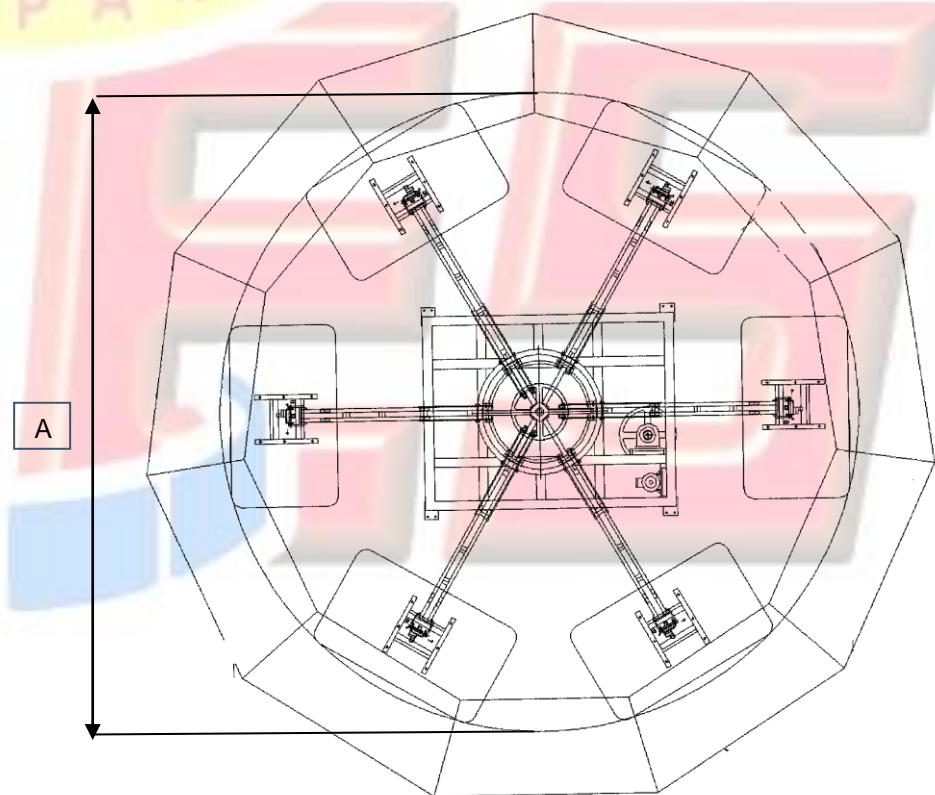

	4 Arms	4 Arms Big Version	5 Arms	6 Arms	6 Arms Big Version	8 Arms
(A) Length (mm)	4500-4700	5100-5300	5300-5500	5300-5500	5900-6100	6000-6200
Weight (Kg)	1000-1200	1300-1500	1300-1500	1450-1650	1750-1950	2100-2300
Max Seats	16	16	20	24	24	32

* The following indications are intended as general,
for more information please contact us via our contacts

*The measurements doesn't include the sizes of external platforms

MINIJET