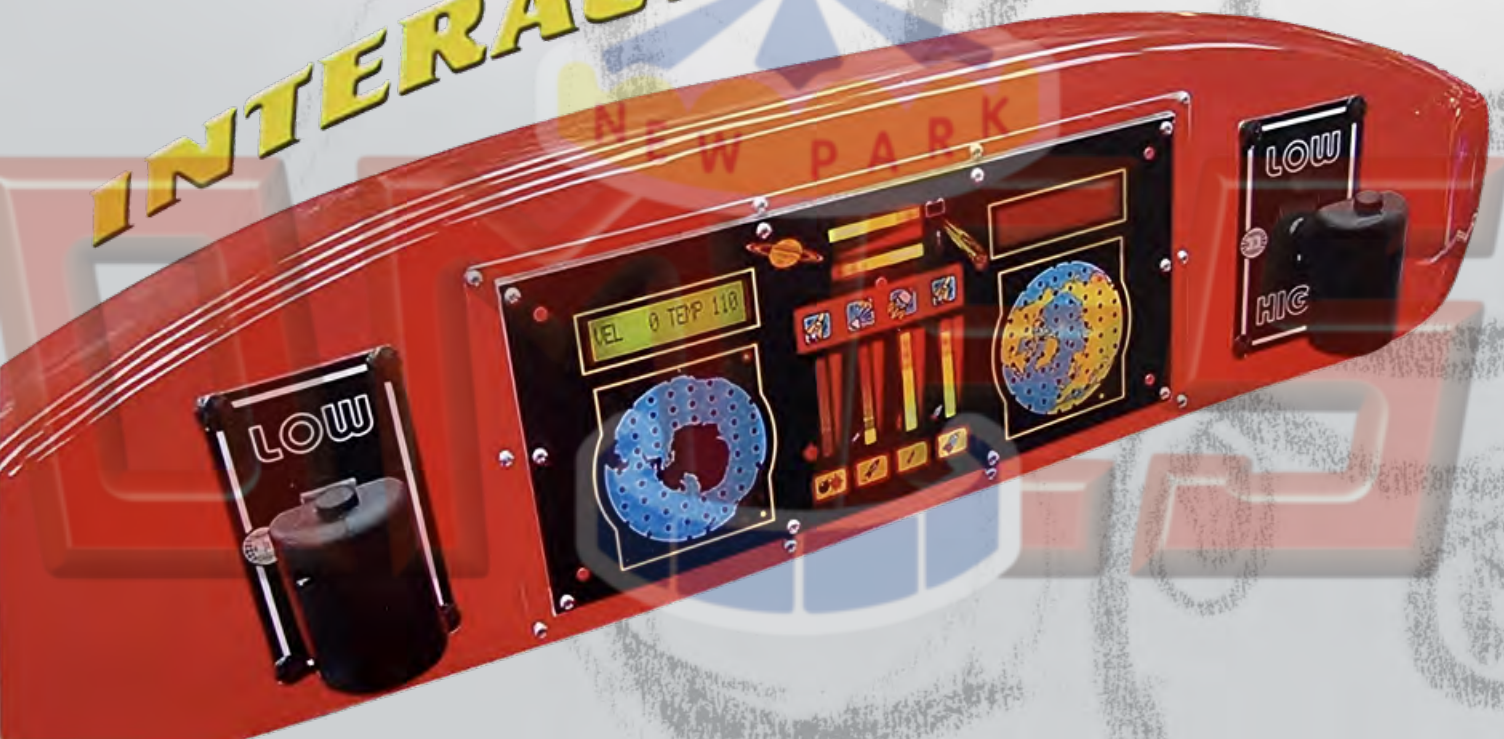

CYBER CAR 2 P

art. **CY2020** • Dimensione/Size cm 165 x 110 x 78h • Peso/Weight 50kg

INTERACTIVE GAMES