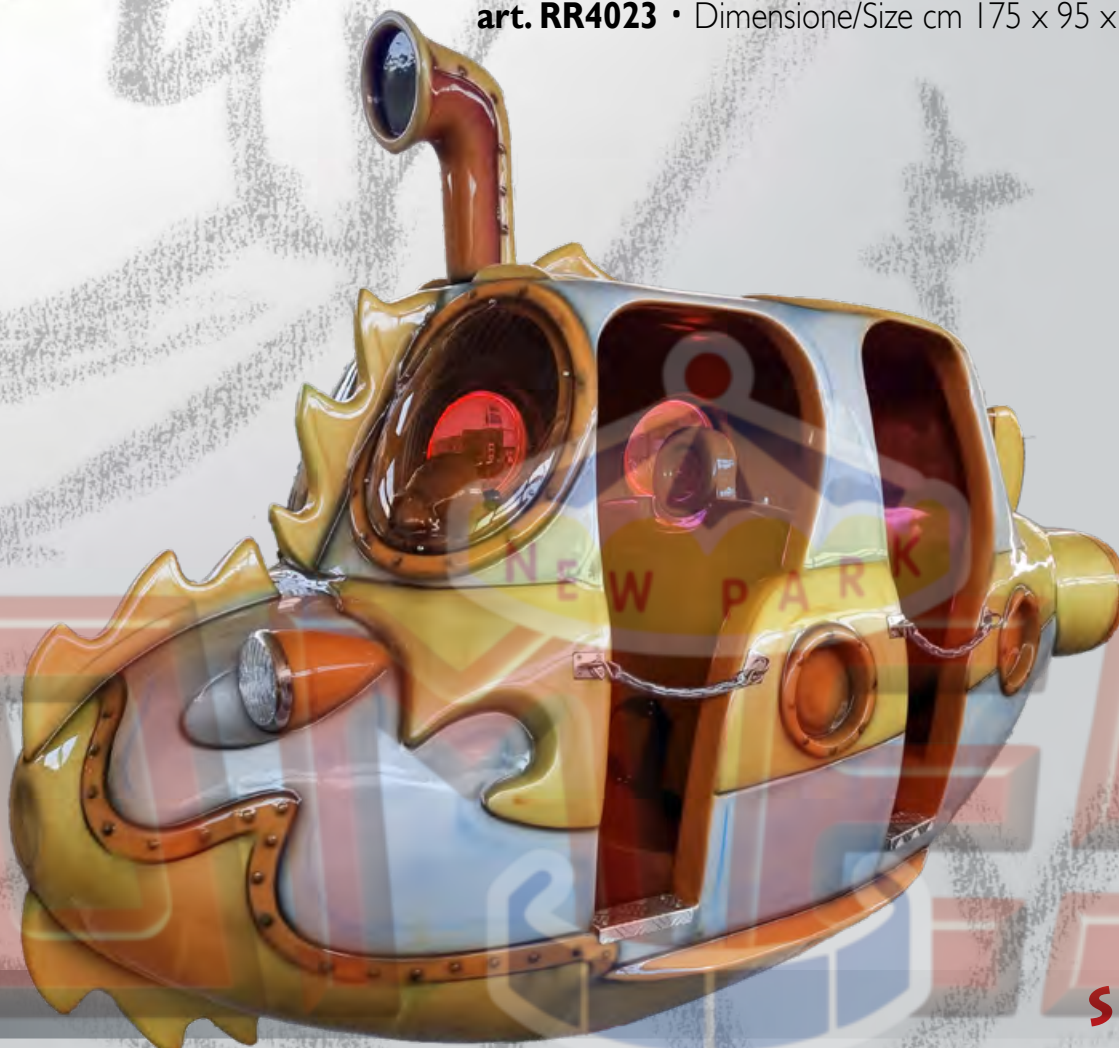

JOLLY ROGER

art. RR4023 • Dimensione/Size cm 175 x 95 x 60h • Peso/Weight 34kg

SUBMARINE

art. ST4024 • Dimensione/Size cm 215 x 95 x 145h • Peso/Weight 70kg